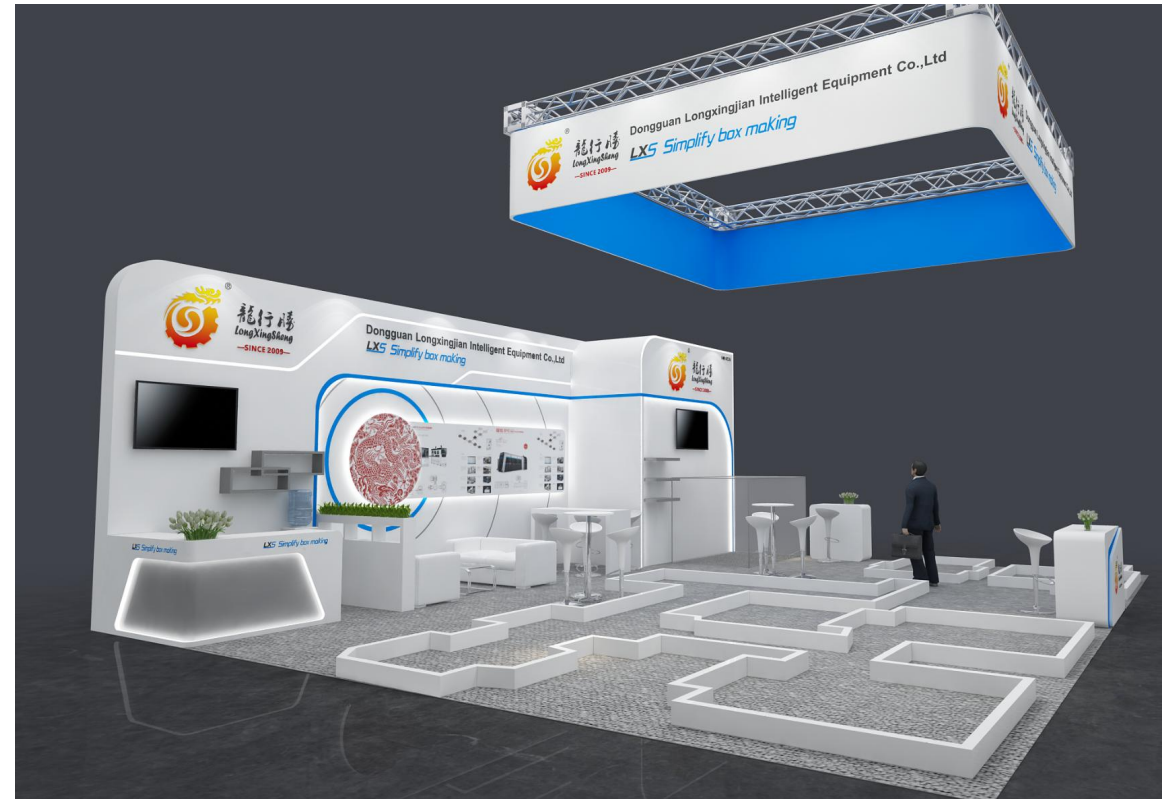

# Company Profile

***LXS** Simplify box making*

*Dongguan Longxingjian Intelligent Equipment Co., Ltd. was founded in 2006. It is a modern enterprise specializing in the research and development of automated production equipment for rigid box making machine and cardboard grooving machine.*

*Our company is located in Dongguan, Guangdong, and has a modern standard factory building of 10500 square meters. Our company has more than 100 employees and a complete set of intelligent gift box equipment. we are currently the main manufacturer specializing in providing automatic production equipment for post press packaging.*